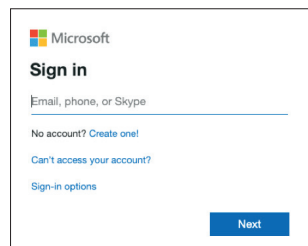

2. Enter your **SCHOOL EMAIL** and select "Continue"
3. Re-enter your **SCHOOL EMAIL** and select "Next"
4. Enter your **PASSWORD**