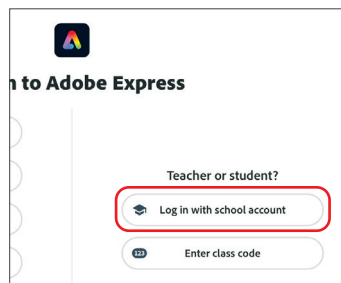

Log in to Adobe Express

1. Go to express.adobe.com and select "Log in with school account"