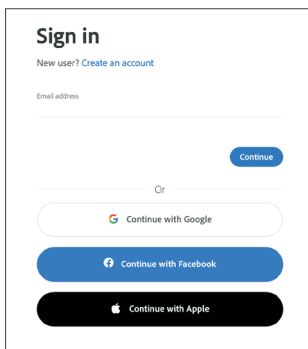

2. Enter your **SCHOOL EMAIL** and select "Continue"
3. Re-enter your **SCHOOL EMAIL** and select "Next"
4. Enter your **PASSWORD**