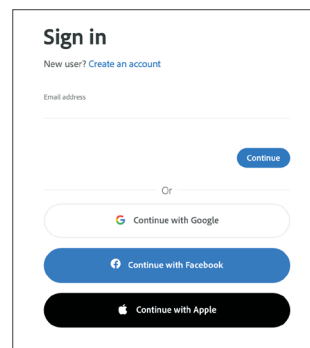

Adobe Express Login Guide

For School Federated or Adobe Enterprise ID

Teachers and students can log in to Adobe Express using their School Federated or Adobe Enterprise ID at school, at home, or on the go.

Log in to Adobe Express

1. Go to express.adobe.com and select "Log in with school account"

2. Enter your **SCHOOL EMAIL** and select "Continue"

3. Enter your **PASSWORD**

Creativity for all.