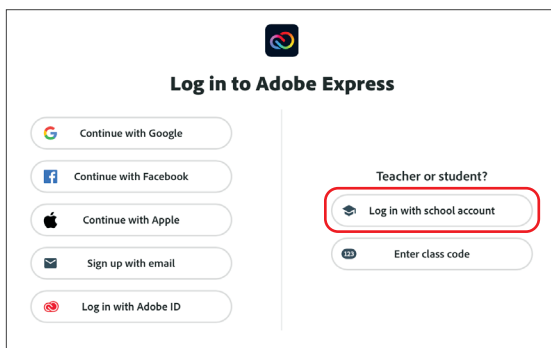

Adobe Express Login Guide

For School Federated or Adobe Enterprise ID

Teachers and students can log in to Adobe Express using their School Federated or Adobe Enterprise ID at school, at home, or on the go.

Log in to Adobe Express

1. Go to express.adobe.com and select "Log in with school account"

2. Enter your **SCHOOL EMAIL** and select "Continue"

3. Enter your **PASSWORD**

Creativity for all.